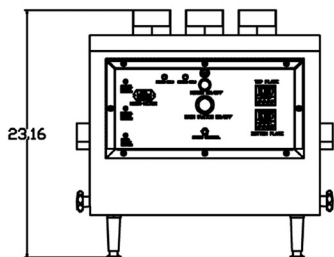

MODEL 12L

LARGE WEDGE PRESS

FLOUR TORTILLA MACHINE

This easy to use tortilla machine is our fastest producing ever!

The Large Wedge can press TWO 7" tortillas at once!

From
6 1/4"
 to
10 3/4" Diameter

Dual Dough
 Trolley Loader
 Optional

** Tortilla production will vary depending upon diameter and thickness of tortillas and the experience of the equipment operator.**

SPECIFICATIONS

Voltage 220/240 AC
 Cycles 60HZ
 Phase Single
 Amperage 37.5
 Shipping Weight 12L 215 lbs.