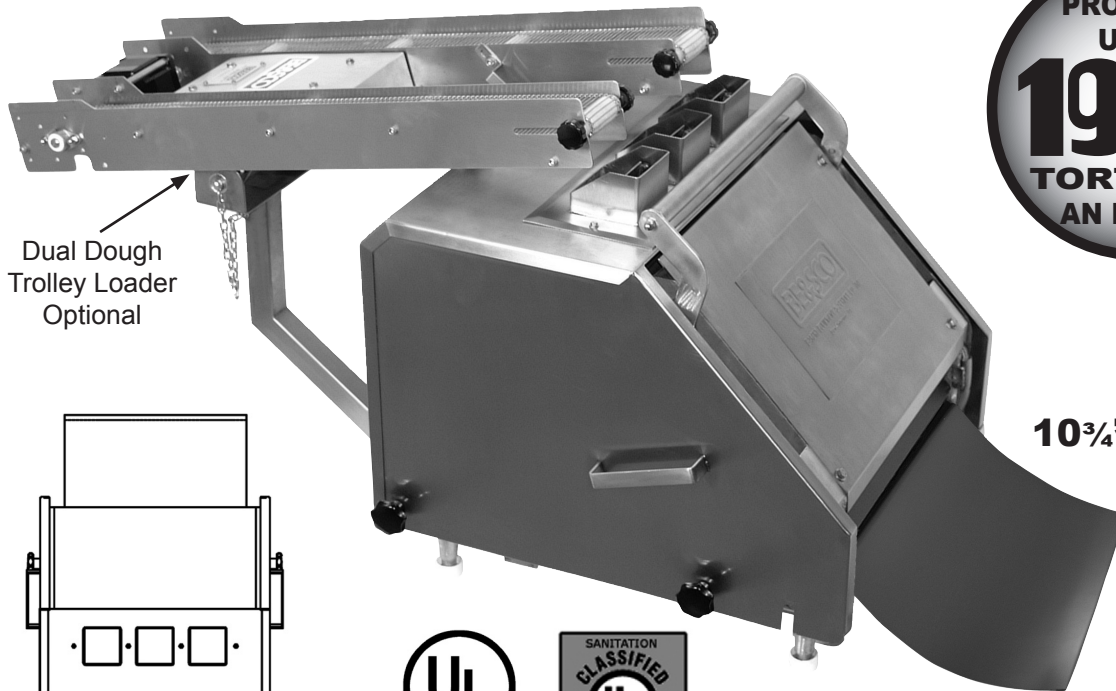

MODEL 12L

LARGE WEDGE PRESS

FLOUR TORTILLA MACHINE

This easy to use tortilla machine is our fastest producing ever!

The Large Wedge can press TWO 7" tortillas at once!

From
6 1/4"
 to
10 3/4" Diameter

Dual Dough
 Trolley Loader
 Optional

** Tortilla production will vary depending upon diameter and thickness of tortillas and the experience of the equipment operator.**

SPECIFICATIONS

Voltage 220/240 AC
 Cycles 60HZ
 Phase Single
 Amperage 37.5
 Shipping Weight 12L 215 lbs.