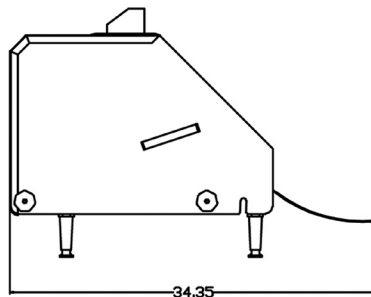

MODEL 12L

LARGE WEDGE PRESS

FLOUR TORTILLA MACHINE

This easy to use tortilla machine is our fastest producing ever!

The Large Wedge can press TWO 7" tortillas at once!

From
6 1/4"
 to
10 3/4" Diameter

Dual Dough
 Trolley Loader
 Optional

** Tortilla production will vary depending upon diameter and thickness of tortillas and the experience of the equipment operator.**

SPECIFICATIONS

Voltage 220/240 AC
 Cycles 60HZ
 Phase Single
 Amperage 37.5
 Shipping Weight 12L 215 lbs.