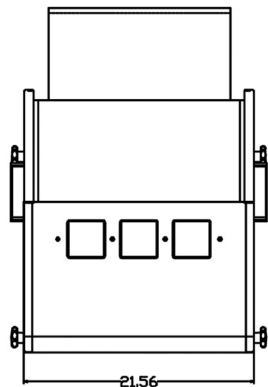

MODEL 12L

LARGE WEDGE PRESS

FLOUR TORTILLA MACHINE

This easy to use tortilla machine is our fastest producing ever!

The Large Wedge can press TWO 7" tortillas at once!

From
6 1/4"
 to
10 3/4" Diameter

Dual Dough
 Trolley Loader
 Optional

** Tortilla production will vary depending upon diameter and thickness of tortillas and the experience of the equipment operator.**

SPECIFICATIONS

Voltage 220/240 AC
 Cycles 60HZ
 Phase Single
 Amperage 37.5
 Shipping Weight 12L 215 lbs.